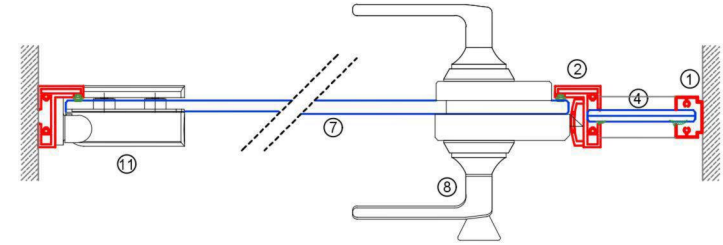

ALTERNATIVE DOOR WITH HYDRAULIC HINGES