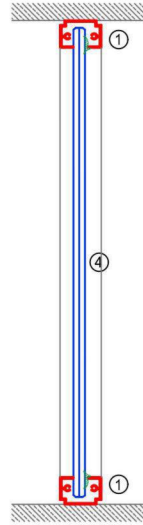

CORNERS

SECTION

ALTERNATIVE DOOR WITH HYDRAULIC HINGES

ALTERNATIVE DOOR WITH FRAMED GLASS WINGS

- 1- WALL, CEILING AND FLOOR PROFILES
- 2- DOOR FRAME
- 3- TRANSPARENT POLYCARBON I PROFILE (ask for alternatives)
- 4- 4+4 - 5+5 LAMINATED OR 8mm - 10mm TEMPERED GLASS
- 5- ACCESSORIES FOR WOOD WING
- 6- WOOD WING (ask for alternatives)
- 7- GLASS WING (ask for alternatives)
- 8- ACCESSORIES FOR GLASS WING
- 9- FULL MODUL INSTALLATION PROFILE
- 10- FULL MODULE (ask for alternatives)
- 11- HYDRAULIC HINGES
- 12- STAINLESS STEEL HINGES
- 13- ALUMINUM WING FRAME