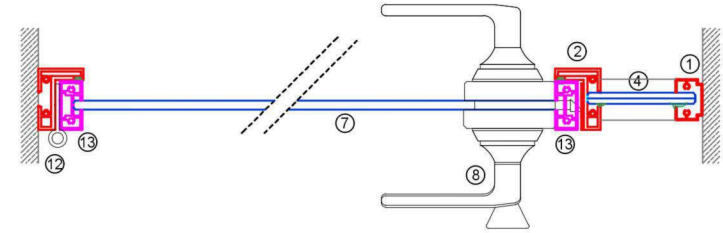

ALTERNATIVE DOOR WITH FRAMED GLASS WINGS

- 1- WALL, CEILING AND FLOOR PROFILES
- 2- DOOR FRAME
- 3- TRANSPARENT POLYCARBON I PROFILE (ask for alternatives)
- 4- 4+4 - 5+5 LAMINATED OR 8mm - 10mm TEMPERED GLASS
- 5- ACCESSORIES FOR WOOD WING
- 6- WOOD WING (ask for alternatives)
- 7- GLASS WING (ask for alternatives)
- 8- ACCESSORIES FOR GLASS WING
- 9- FULL MODUL INSTALLATION PROFILE
- 10- FULL MODULE (ask for alternatives)
- 11- HYDRAULIC HINGES
- 12- STAINLESS STEEL HINGES
- 13- ALUMINUM WING FRAME

Ürün Adı	Yükseklik	Geniřlik	Ağırlık	Terzih edilmiş ölçüler	Yakınımın yükseklik	Profil sistemi	Profil kalınlığı	Köşeler	Dikey transparan profil	Toleranslar	Cam kalınlıkları	Cam tipleri	Dikey birleşim	Ses izolasyonu	Detay modelleri	Kapı kolu	Kapı kasesi	Kapı kanatları	Kapı aksesuarları	Profil renkleri	Profil rengi
Product name	height	Width	Weight	Prefereed grids	Vacuum heights	Profile system	profile thickness	Corners	Vertical pot transparent profile	Tolerance	Glass thickness	Glass types	Vertical connection	Sound insulation	Full modules	Hardware	Door Frames	Door wings	Door accessories	Profile Colours	Piping colour
ALUS20 SINGLE GLASS GLASS TO GLASS	25mm	26mm	25-35kg/m²	200mm - 1.950mm	31.50mm (ask for more heights)	One piece aluminum profile with natural oxidized or anodized or color painted.	1.5mm, 1.8mm, 2.0mm, 2.20mm, 35mm with statistical calculates	Glass on glass or with transparent polycarbon profile.	Yes	±/ - 10mm height and width	4+4 laminated glass 5+5 laminated glass 8mm tempered glass 10mm tempered glass	Only with single glass Laminated glass Tempered glass Painted glass Opaque glass Digital printing glass Film covered glass.	Glass on glass	32-34dB	Optional Double sided panels Four side bonded with 1mm pvc bond standard matt, moisture resistant matt, fire resistant matt, particle board, laminate, natural wood veneer, fabric coating or The cable box with aluminum composite panel (It can be made to the desired sizes.)	Optional The cable box with aluminum composite panel (It can be made to the desired sizes.)	With system profile	10mm tempered glass wings Tinted glass wings Opaque glass wings Digital printing glass wings Aluminum frame covered glass wings Natural wood veneer wings Laminat top covered wings MIL or melamine wings Wood framed glass wings Aluminum frame covered wood wings 1 side digital printing and other side laminat covered composites wings with aluminum frame Fabric or leather coated wings	Barrel lock, aluminum knobs, stainless steel knobs, aluminum hinge, stainless steel hinges,	Aluminum natural oxidized or anodized or color painted	Transparent Black Grey