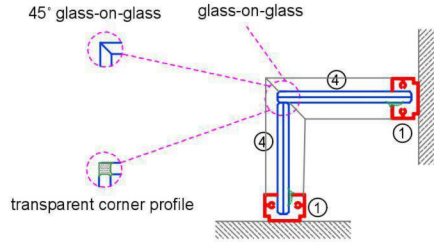

CORNERS

SECTION

ALTERNATIVE DOOR WITH HYDRAULIC HINGES

ALTERNATIVE DOOR WITH FRAMED GLASS WINGS

- 1- WALL, CEILING AND FLOOR PROFILES
- 2- DOOR FRAME
- 3- TRANSPARENT POLYCARBON I PROFILE (ask for alternatives)
- 4- 4+4 - 5+5 LAMINATED OR 8mm - 10mm TEMPERED GLASS
- 5- ACCESSORIES FOR WOOD WING
- 6- WOOD WING (ask for alternatives)
- 7- GLASS WING (ask for alternatives)
- 8- ACCESSORIES FOR GLASS WING
- 9- FULL MODUL INSTALLATION PROFILE
- 10- FULL MODULE (ask for alternatives)
- 11- HYDRAULIC HINGES
- 12- STAINLESS STEEL HINGES
- 13- ALUMINUM WING FRAME