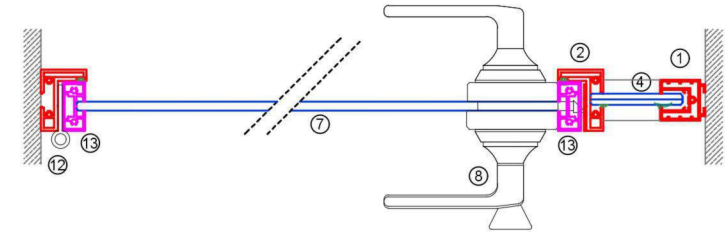

ALTERNATIVE DOOR WITH FRAMED GLASS WINGS

- 1- WALL, CEILING AND FLOOR PROFILES
- 2- DOOR FRAME
- 3- TRANSPARENT POLYCARBON I PROFILE (ask for alternatives)
- 4- 4+4 - 5+5 LAMINATED OR 8mm - 10mm TEMPERED GLASS
- 5- ACCESSORIES FOR WOOD WING
- 6- WOOD WING (ask for alternatives)
- 7- GLASS WING (ask for alternatives)
- 8- ACCESSORIES FOR GLASS WING
- 9- FULL MODUL INSTALLATION PROFILE
- 10- FULL MODULE (ask for alternatives)
- 11- HYDRAULIC HINGES
- 12- STAINLESS STEEL HINGES
- 13- ALUMINUM WING FRAME

Ürün Adı	Yükseklik	Geniçlik	Ağırlık	Terzih edilen ölçüler	Yaklaşım yükseklik	Profil sistemi	Profil kalınlığı	Köşeler	Dikey transparan profil	Toleranslar	Cam kalınlıkları	Cam tipleri	Dikey bağlantı	Ses izolasyonu	Dotu modülleri	Kablo kanalı	Kapı kasası	Kapı kanatları	Kapı aksesuarları	Profil renkleri	Filtre rengi
Product name	height	Width	Weight	Preferred grids	Maximum height	Profile system	Profile thickness	Corners	Vertical polycarbonate profile	Tolerance	Glass thickness	Glass types	Vertical connection	Sound isolation	Full modules	Runway	Door Frames	Door wings	Door accessories	Profile Colours	Piping colour
ALUS40 SINGLE GLASS GLASS TO GLASS	40mm	36mm	25-35kg/m2	200mm...1400mm	3150mm (ask for more heights)	One piece aluminum profile with anodized or color painted.	1.5mm, 1.8mm, 2.0mm, 2.2mm, 35mm with statistical calculation	Glass-on-glass or with transparent polycarbonate profile	Yes	±/± 10mm height and width	4+4 laminated glass 5+5 laminated glass 8mm tempered glass 10mm tempered glass	Only with single glass Laminated glass Tempered glass Painted glass Opaque glass Digital printing glass Film covered glass	Glass-on-glass	32-34dB	Optional Double-sided panels Four side bonded with 1mm PVC bands standard, matt, moisture-resistant, fire-resistant, natural wood veneer, fabric coating or The cable box with aluminum composite panel (it can be made to the desired sizes.)	Optional The cable box with aluminum composite panel (it can be made to the desired sizes.)	With system profile	10mm tempered glass wings Painted glass wings Opaque glass wings Digital printing glass wings Aluminum frame covered glass wings Natural wood veneer wings Laminated top covered wings MIL or melamine wings Wood framed glass wings Aluminum frame covered wood wings 1 side digital printing and other side laminated covered composites wings with aluminum frame Fabric or leather coated wings	Barrel lock, obturator, knob, stainless steel handle, aluminum hinge, stainless steel hinge.	Aluminum anodized or color painted	On request Black, Grey