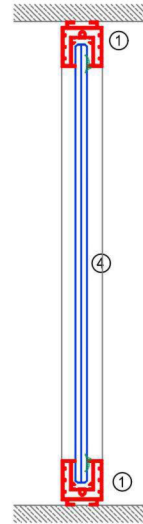

**CORNERS**

**SECTION**

**ALTERNATIVE DOOR WITH HYDRAULIC HINGES**

**ALTERNATIVE DOOR WITH FRAMED GLASS WINGS**

- 1- WALL, CEILING AND FLOOR PROFILES
- 2- DOOR FRAME
- 3- TRANSPARENT POLYCARBON I PROFILE (ask for alternatives)
- 4- 4+4 - 5+5 LAMINATED OR 8mm - 10mm TEMPERED GLASS
- 5- ACCESSORIES FOR WOOD WING
- 6- WOOD WING (ask for alternatives)
- 7- GLASS WING (ask for alternatives)
- 8- ACCESSORIES FOR GLASS WING
- 9- FULL MODUL INSTALLATION PROFILE
- 10- FULL MODULE (ask for alternatives)
- 11- HYDRAULIC HINGES
- 12- STAINLESS STEEL HINGES
- 13- ALUMINUM WING FRAME