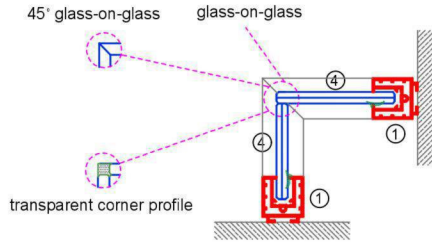

CORNERS

SECTION

ALTERNATIVE DOOR WITH HYDRAULIC HINGES

ALTERNATIVE DOOR WITH FRAMED GLASS WINGS

- 1- WALL, CEILING AND FLOOR PROFILES
- 2- DOOR FRAME
- 3- TRANSPARENT POLYCARBON I PROFILE (ask for alternatives)
- 4- 4+4 - 5+5 LAMINATED OR 8mm - 10mm TEMPERED GLASS
- 5- ACCESSORIES FOR WOOD WING
- 6- WOOD WING (ask for alternatives)
- 7- GLASS WING (ask for alternatives)
- 8- ACCESSORIES FOR GLASS WING
- 9- FULL MODUL INSTALLATION PROFILE
- 10- FULL MODULE (ask for alternatives)
- 11- HYDRAULIC HINGES
- 12- STAINLESS STEEL HINGES
- 13- ALUMINUM WING FRAME