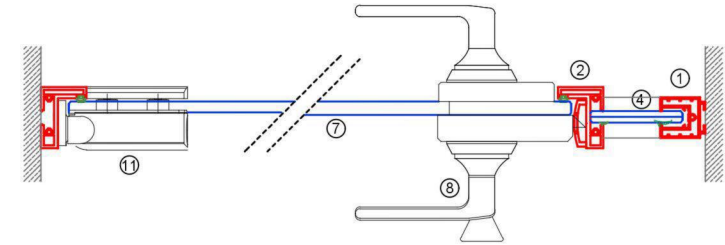

ALTERNATIVE DOOR WITH HYDRAULIC HINGES