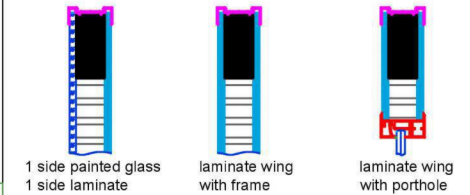

alternative ving types

The panels of The Amazon - Style doors are 40 - millimeter laminated wood or laminated MDF (Medium Density Fiberboard). It is very ideal for the interior usage. Usage Areas: Hospitals, offices, toilets, schools, universities, etc.

Ürün Adı	Yükseklik	Genişlik	Ağırlık	Tercih edilen gridler	Maksimum yükseklik	Profil sistemi	Profil kalınlığı	Sex izolasyonu	Kapı kasası	Kapı kanatları	Kapı aksesuarları	Jaluzi	Profil renkleri	HBL rengi
Product name	height	Widths	Weight	Preferred grids	Maximum heights	Profile system	Profile thickness	Sound isolation	Door Frames	Door wings	Door accessories	Blinds	Profile Colours	Piping colour
ALUSDOOR TELESCOPIC DOOR FRAMES	Flat style: 60mm Curved style: 85mm	Flat style: Wall thickness 100mm-160mm 177mm-315mm Curved style: 85mm-249mm (ask for more widths)	Depending on the details	According to the project depending on the details	According to the project depending on the details	Two piece for standart sizes and extra adapter profiles with natural anodized aluminum	1,8mm, 2,0mm, 2,2mm with statikal calculates	Depending on the details	Flat style curved model angled model cornered model Curved style included	Everest model : Aluminum composites wings Atmosphere model : 10mm tempered glass wings Ocean style : Aluminium frame covered glass wings Amazon style : Laminat, melamine or painted wings other alternatives Opaque glass wings Digital printing glass wings Natural wood veneer wings Aluminium frame covered wood wings 1 side digital printing and other side laminat covered composites wings with aluminium frame Fabric or leather coated wings	Barel lock, aluminum knob, stainless stoll knob, aluminum hinge, stainless stoll hinge,	According to the project depending on the details	Aluminum natural anodized or ral colour painted	Black Grey