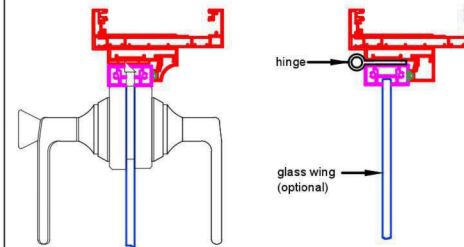

ALUMINUM TELESCOPIC ADJUSTABLE DOOR FRAME WITH JAMB - FLAT SYSTEMS

WORKING DIMENSIONS

TYPE 1 - CURVED

TYPE 2 - ANGLED

TYPE 3 - CORNERED

DOOR STYLES

EVEREST STYLE

The panels of our Everest Style doors are made up of aluminium composite slabs and filled with pvc. It gives the perfect durability at outdoors and wet places. Being resistant to water, The Everest Style doors can be washed by it as wanted. According to the usage area, the bulletproof peculiarity can be obtained by the steel reinforcement. Beside this, circular and square glass applications are also possible by carving some certain places. Usage Areas: All the places need durability like houses, villas, hospitals, laboratories, toilets, schools and universities.

ATMOSPHERE STYLE

The panels of the Atmosphere - Style doors are completely made of transparent glass. The desired glass and door accessories can be easily applied. The panels can be modelled and be used with different colored glasses. As a standard, it is produced with the 10 - millimeter security glass. If desired, the glass in different width can be applied. Usage Areas: Offices, restaurants, toilets, schools, universities, hospitals, showrooms, etc.

OCEAN STYLE

The panels of the Ocean - Style doors are 6 - 8 millimeter tempered glass. A narrow, decorative frame covers the sides. Panel can also be applied as half - wood and half - glass. The desired door and glass accessories can be easily applied. Usage Areas: Offices, restaurants, toilets, schools, and universities, hospitals, etc.