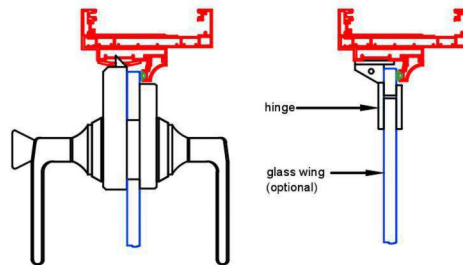

ALUMINUM TELESCOPIC ADJUSTABLE DOOR FRAME WITH JAMB - FLAT SYSTEMS

WORKING DIMENSIONS

TYPE 1 - CURVED

TYPE 2 - ANGLED

TYPE 3 - CORNERED

DOOR STYLES

EVEREST STYLE

The panels of our Everest Style doors are made up of aluminium composite slabs and filled with pvc. It gives the perfect durability at outdoors and wet places. Being resistant to water, The Everest Style doors can be washed by it as wanted. According to the usage area, the bulletproof peculiarity can be obtained by the steel reinforcement. Beside this, circular and square glass applications are also possible by carving some certain places. Usage Areas: All the places need durability like houses, villas, hospitals, laboratories, toilets, schools and universities.

ATMOSPHERE STYLE

The panels of the Atmosphere - Style doors are completely made of transparent glass. The desired glass and door accessories can be easily applied. The panels can be modelled and be used with different colored glasses. As a standard, it is produced with the 10 - millimeter security glass. If desired, the glass in different width can be applied. Usage Areas: Offices, restaurants, toilets, schools, universities, hospitals, showrooms, etc.

OCEAN STYLE

The panels of the Ocean - Style doors are 6 - 8 millimeter tempered glass. A narrow, decorative frame covers the sides. Panel can also be applied as half - wood and half - glass. The desired door and glass accessories can be easily applied. Usage Areas: Offices, restaurants, toilets, schools, and universities, hospitals, etc.