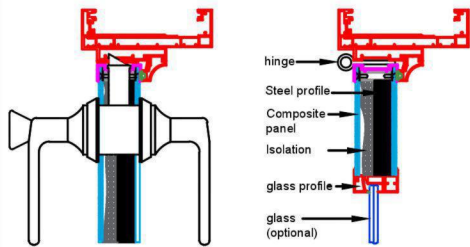

ALUMINUM TELESCOPIC ADJUSTABLE DOOR FRAME WITH JAMB - FLAT SYSTEMS

WORKING DIMENSIONS

TYPE 1 - CURVED

TYPE 2 - ANGLED

TYPE 3 - CORNERED

DOOR STYLES

EVEREST STYLE

The panels of our Everest Style doors are made up of aluminium composite slabs and filled with pvc. It gives the perfect durability at outdoors and wet places. Being resistant to water, The Everest Style doors can be washed by it as wanted. According to the usage area, the bulletproof peculiarity can be obtained by the steel reinforcement. Beside this, circular and square glass applications are also possible by carving some certain places. Usage Areas: All the places need durability like houses, villas, hospitals, laboratories, toilets, schools and universities.

ATMOSPHERE STYLE

The panels of the Atmosphere - Style doors are completely made of transparent glass. The desired glass and door accessories can be easily applied. The panels can be modelled and be used with different colored glasses. As a standard, it is produced with the 10 - millimeter security glass. If desired, the glass in different width can be applied. Usage Areas: Offices, restaurants, toilets, schools, universities, hospitals, showrooms, etc.

OCEAN STYLE

The panels of the Ocean - Style doors are 6 - 8 millimeter tempered glass. A narrow, decorative frame covers the sides. Panel can also be applied as half - wood and half - glass. The desired door and glass accessories can be easily applied. Usage Areas: Offices, restaurants, toilets, schools, and universities, hospitals, etc.