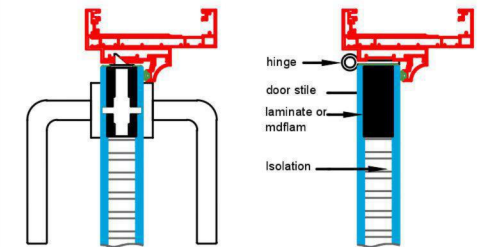

AMAZON STYLE