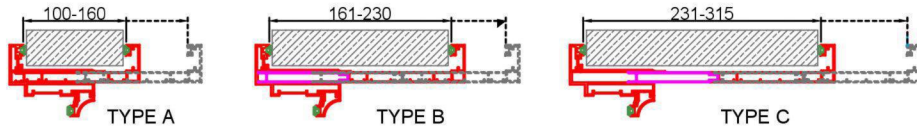

ALUMINUM TELESCOPIC ADJUSTABLE DOOR FRAME WITH JAMB - FLAT SYSTEMS

WORKING DIMENSIONS

TYPE 1 - CURVED

TYPE 2 - ANGLED

TYPE 3 - CORNERED

DOOR STYLES

EVEREST STYLE

The panels of our Everest Style doors are made up of aluminium composite slabs and filled with pvc. It gives the perfect durability at outdoors and wet places. Being resistant to water, The Everest Style doors can be washed by it as wanted. According to the usage area, the bulletproof peculiarity can be obtained by the steel reinforcement. Beside this, circular and square glass applications are also possible by carving some certain places. Usage Areas: All the places need durability like houses, villas, hospitals, laboratories, toilets, schools and universities.

ATMOSPHERE STYLE

The panels of the Atmosphere - Style doors are completely made of transparent glass. The desired glass and door accessories can be easily applied. The panels can be modelled and be used with different colored glasses. As a standard, it is produced with the 10 - millimeter security glass. If desired, the glass in different width can be applied. Usage Areas: Offices, restaurants, toilets, schools, universities, hospitals, showrooms, etc.

OCEAN STYLE

The panels of the Ocean - Style doors are 6 - 8 millimeter tempered glass. A narrow, decorative frame covers the sides. Panel can also be applied as half - wood and half - glass. The desired door and glass accessories can be easily applied. Usage Areas: Offices, restaurants, toilets, schools, and universities, hospitals, etc.