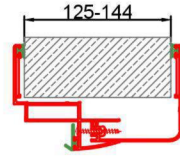

ALUMINUM TELESCOPIC ADJUSTABLE DOOR FRAME WITH JAMB - CURVED SYSTEMS

WORKING DIMENSIONS

EVEREST STYLE

ATMOSPHERE STYLE

OCEAN STYLE - 1

OCEAN STYLE - 2

AMAZON STYLE

Ürün Adı	Yükseklik	Geniçlik	Ağırlık	Tercih edilen gridler	Maksimum yükseklik	Profil sistemi	Profil kalınlığı	Ses izolasyonu	Kapı Kasa	Kapı kanatları	Kapı aksesuarları	Jantı	Profil renkleri	Filiz rengi
Product name	height	Width	Weight	Preferred grids	Maximum heights	Profile system	Profile thickness	Sound isolation	Door Frames	Door wings	Door accessories	Blinds	Profile Colours	Piping colour
ALUSDOOR TELESCOPIC DOOR FRAMES	Flat style 67mm Curved style 80mm	Flat style Wall thickness 130mm-150mm 2.7/3mm-23.5mm Curved style 65mm-243mm (ask for more volumes)	Depending on the details	According to the project depending on the details	According to the project depending on the details	Two piece for standard sizes and extra adapter profiles with natural anodized aluminum	1.9mm, 2.0mm, 2.2mm with statikal calculates	Depending on the details	Flat style curved model angled model cornered model Curved style included	Everest model : Aluminum composite wings Atmosphere model : 10mm tempered glass wings Ocean style : Aluminum frame extended glass wings Amazon style : Laminat, melamine or painted wings other alternatives Opanque glass wings Digital printing glass wings Natural wood veneer wings Aluminum frame covered wood wings 1 side: digital printing and other side: Laminat extended composites wings with aluminum frame Fabric or leather coated wings	Barrel lock, aluminum leads, stainless steel knob, aluminum hinge, stainless steel hinge,	According to the project depending on the details	Aluminum natural anodized or rail colour painted	Black Grey

alternative wing types

1 side painted glass  
1 side laminate

laminate wing  
with frame

laminate wing  
with porthole