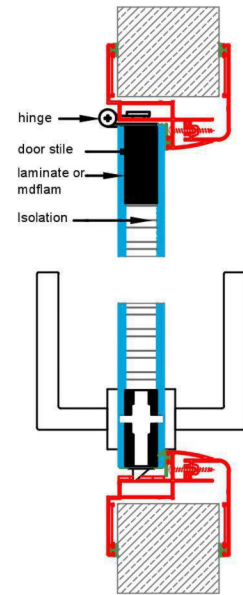

ALUMINUM TELESCOPIC ADJUSTABLE DOOR FRAME WITH JAMB - CURVED SYSTEMS

WORKING DIMENSIONS

EVEREST STYLE

ATMOSPHERE STYLE

OCEAN STYLE - 1

OCEAN STYLE - 2

AMAZON STYLE

Ürün Adı	Yükseklik	Geniçlik	Ağırlık	Tercih edilen gridler	Maksimum yükseklik	Profil sistemi	Profil kalınlığı	Ses izolasyonu	Kapı Kasa	Kapı kanatları	Kapı aksesuarları	Jantı	Profil renkleri	Filiz rengi
Product name	height	Width	Weight	Preferred grids	Maximum heights	Profile system	Profile thickness	Sound isolation	Door Frames	Door wings	Door accessories	Blinds	Profile Colours	Piping colour
ALUSDOOR TELESCOPIC DOOR FRAMES	Flat style 67mm Curved style 80mm	Flat style Wall thickness 130mm-150mm 2.7/3mm-23.5mm Curved style 65mm-243mm (ask for more volumes)	Depending on the details	According to the project depending on the details	According to the project depending on the details	Two piece for standard sizes and extra adapter profiles with natural anodized aluminum	1.9mm, 2.0mm, 2.2mm with statikal calculates	Depending on the details	Flat style curved model angled model cornered model Curved style included	Everest model : Aluminum composite wings Atmosphere model : 10mm tempered glass wings Ocean style : Aluminum frame extended glass wings Amazon style : Laminat, melamine or painted wings other alternatives Opanque glass wings Digital printing glass wings Natural wood veneer wings Aluminum frame covered wood wings 1 side: digital printing and other side: Laminat extended composites wings with aluminum frame Fabric or leather coated wings	Barrel lock, aluminum leads, stainless steel knob, aluminum hinge, stainless steel hinge,	According to the project depending on the details	Aluminum natural anodized or rail colour painted	Black Grey

alternative wing types

1 side painted glass  
1 side laminate

laminate wing  
with frame

laminate wing  
with porthole