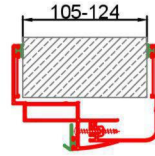

ALUMINUM TELESCOPIC ADJUSTABLE DOOR FRAME WITH JAMB - CURVED SYSTEMS

WORKING DIMENSIONS

EVEREST STYLE

ATMOSPHERE STYLE

OCEAN STYLE - 1

OCEAN STYLE - 2

AMAZON STYLE

Ürün Adı	Yükseklik	Geniçlik	Ağırlık	Tercih edilen gridler	Maksimum yükseklik	Profil sistemi	Profil kalınlığı	Ses izolasyonu	Kapı Kasa	Kapı kanatları	Kapı aksesuarları	Jantı	Profil renkleri	Filiz rengi
Product name	height	Width	Weight	Preferred grids	Maximum heights	Profile system	Profile thickness	Sound isolation	Door Frames	Door wings	Door accessories	Blinds	Profile Colours	Piping colour
ALUSDOOR TELESCOPIC DOOR FRAMES	Flat style 67mm Curved style 80mm	Flat style Wall thickness 130mm-150mm 2.7/3mm-23.5mm Curved style 65mm-243mm (ask for more volumes)	Depending on the details	According to the project depending on the details	According to the project depending on the details	Two piece for standard sizes and extra adapter profiles with natural anodized aluminum	1.9mm, 2.0mm, 2.2mm with statikal calculates	Depending on the details	Flat style curved model angled model cornered model Curved style included	Everest model : Aluminum composite wings Atmosphere model : 10mm tempered glass wings Ocean style : Aluminum frame extended glass wings Amazon style : Laminat, melamine or painted wings other alternatives Opanque glass wings Digital printing glass wings Natural wood veneer wings Aluminum frame covered wood wings 1 side: digital printing and other side: Laminat extended composites wings with aluminum frame Fabric or leather coated wings	Barrel lock, aluminum leads, stainless steel knob, aluminum hinge, stainless steel hinge,	According to the project depending on the details	Aluminum natural anodized or rail colour painted	Black Grey