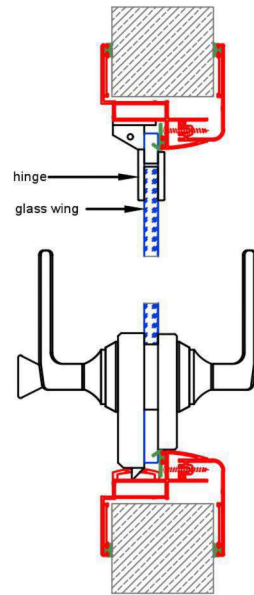

ALUMINUM TELESCOPIC ADJUSTABLE DOOR FRAME WITH JAMB - CURVED SYSTEMS

WORKING DIMENSIONS

EVEREST STYLE

ATMOSPHERE STYLE

OCEAN STYLE - 1

OCEAN STYLE - 2

AMAZON STYLE

Ürün Adı	Yükseklik	Geniçlik	Ağırlık	Tercih edilen gridler	Maksimum yükseklik	Profil sistemi	Profil kalınlığı	Ses izolasyonu	Kapı Kasa	Kapı kanatları	Kapı aksesuarları	Jantı	Profil renkleri	Filiz rengi
Product name	height	Width	Weight	Preferred grids	Maximum heights	Profile system	Profile thickness	Sound isolation	Door Frames	Door wings	Door accessories	Blinds	Profile Colours	Piping colour
ALUSDOOR TELESCOPIC DOOR FRAMES	Flat style 67mm Curved style 80mm	Flat style Wall thickness 130mm-150mm 2.7/3mm-23.5mm Curved style 65mm-243mm (ask for more volumes)	Depending on the details	According to the project depending on the details	According to the project depending on the details	Two piece for standard sizes and extra adapter profiles with natural anodized aluminum	1.9mm, 2.0mm, 2.2mm with statikal calculates	Depending on the details	Flat style curved model angled model cornered model Curved style included	Everest model : Aluminum composite wings Atmosphere model : 10mm tempered glass wings Ocean style : Aluminum frame extended glass wings Amazon style : Laminat, melamine or painted wings other alternatives Opanque glass wings Digital printing glass wings Natural wood veneer wings Aluminum frame covered wood wings 1 side: digital printing and other side: Laminat extended composites wings with aluminum frame Fabric or leather coated wings	Barrel lock, aluminum leads, stainless steel knob, aluminum hinge, stainless steel hinge,	According to the project depending on the details	Aluminum natural anodized or rail colour painted	Black Grey

alternative wing types

1 side painted glass  
1 side laminate

laminate wing  
with frame

laminate wing  
with porthole