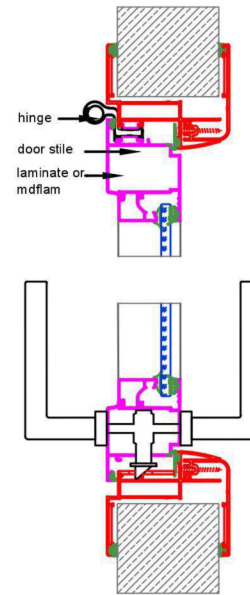

ALUMINUM TELESCOPIC ADJUSTABLE DOOR FRAME WITH JAMB - CURVED SYSTEMS

WORKING DIMENSIONS

EVEREST STYLE

ATMOSPHERE STYLE

OCEAN STYLE - 1

OCEAN STYLE - 2

AMAZON STYLE

Ürün Adı	Yükseklik	Geniçlik	Ağırlık	Tercih edilen gridler	Maksimum yükseklik	Profil sistemi	Profil kalınlığı	Ses izolasyonu	Kapı Kasa	Kapı kanatları	Kapı aksesuarları	Jantı	Profil renkleri	Filiz rengi
Product name	height	Width	Weight	Preferred grids	Maximum heights	Profile system	Profile thickness	Sound isolation	Door Frames	Door wings	Door accessories	Blinds	Profile Colours	Piping colour
ALUSDOOR TELESCOPIC DOOR FRAMES	Flat style 67mm Curved style 80mm	Flat style Wall thickness 130mm-150mm 2.7/3mm-23.5mm Curved style 65mm-243mm (ask for more volumes)	Depending on the details	According to the project depending on the details	According to the project depending on the details	Two piece for standard sizes and extra adapter profiles with natural anodized aluminum	1.9mm, 2.0mm, 2.2mm with statikal calculates	Depending on the details	Flat style curved model angled model cornered model Curved style included	Everest model : Aluminum composite wings Atmosphere model : 10mm tempered glass wings Ocean style : Aluminum frame extended glass wings Amazon style : Laminat, melamine or painted wings other alternatives Opanque glass wings Digital printing glass wings Natural wood veneer wings Aluminum frame covered wood wings 1 side: digital printing and other side: Laminat extended composites wings with aluminum frame Fabric or leather coated wings	Barrel lock, aluminum leads, stainless steel knob, aluminum hinge, stainless steel hinge,	According to the project depending on the details	Aluminum natural anodized or rail colour painted	Black Grey

alternative wing types

1 side painted glass  
1 side laminate

laminate wing  
with frame

laminate wing  
with porthole