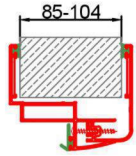

ALUMINUM TELESCOPIC ADJUSTABLE DOOR FRAME WITH JAMB - CURVED SYSTEMS

WORKING DIMENSIONS

EVEREST STYLE

ATMOSPHERE STYLE

OCEAN STYLE - 1

OCEAN STYLE - 2

AMAZON STYLE

Ürün Adı	Yükseklik	Geniçlik	Ağırlık	Tercih edilen gridler	Maksimum yükseklik	Profil sistemi	Profil kalınlığı	Ses izolasyonu	Kapı Kasa	Kapı kanatları	Kapı aksesuarları	Jantı	Profil renkleri	Filiz rengi
Product name	height	Width	Weight	Preferred grids	Maximum heights	Profile system	Profile thickness	Sound isolation	Door Frames	Door wings	Door accessories	Blinds	Profile Colours	Piping colour
ALUSDOOR TELESCOPIC DOOR FRAMES	Flat style 67mm Curved style 80mm	Flat style Wall thickness 130mm-150mm 2.7/3mm-23.5mm Curved style 65mm-243mm (ask for more volumes)	Depending on the details	According to the project depending on the details	According to the project depending on the details	Two piece for standard sizes and extra adapter profiles with natural anodized aluminum	1.9mm, 2.0mm, 2.2mm with statikal calculates	Depending on the details	Flat style curved model angled model cornered model Curved style included	Everest model : Aluminum composite wings Atmosphere model : 10mm tempered glass wings Ocean style : Aluminum frame extended glass wings Amazon style : Laminat, melamine or painted wings other alternatives Opanque glass wings Digital printing glass wings Natural wood veneer wings Aluminum frame covered wood wings 1 side: digital printing and other side: Laminat extended composites wings with aluminum frame Fabric or leather coated wings	Barrel lock, aluminum leads, stainless steel knob, aluminum hinge, stainless steel hinge,	According to the project depending on the details	Aluminum natural anodized or rail colour painted	Black Grey

alternative wing types

1 side painted glass  
1 side laminate

laminate wing  
with frame

laminate wing  
with porthole