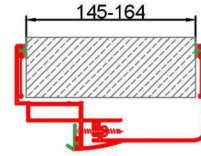

ALUMINUM TELESCOPIC ADJUSTABLE DOOR FRAME WITH JAMB - CURVED SYSTEMS

WORKING DIMENSIONS

EVEREST STYLE

ATMOSPHERE STYLE

OCEAN STYLE - 1

OCEAN STYLE - 2

AMAZON STYLE

Ürün Adı	Yükseklik	Geniçlik	Ağırlık	Tercih edilen gridler	Maksimum yükseklik	Profil sistemi	Profil kalınlığı	Ses izolasyonu	Kapı Kasa	Kapı kanatları	Kapı aksesuarları	Jantı	Profil renkleri	Filiz rengi
Product name	height	Width	Weight	Preferred grids	Maximum heights	Profile system	Profile thickness	Sound isolation	Door Frames	Door wings	Door accessories	Blinds	Profile Colours	Piping colour
ALUSDOOR TELESCOPIC DOOR FRAMES	Flat style 67mm Curved style 80mm	Flat style Wall thickness 130mm-150mm 2.7/3mm-23.5mm Curved style 65mm-243mm (ask for more volumes)	Depending on the details	According to the project depending on the details	According to the project depending on the details	Two piece for standard sizes and extra adapter profiles with natural anodized aluminum	1.9mm, 2.0mm, 2.2mm with statikal calculates	Depending on the details	Flat style curved model angled model cornered model Curved style included	Everest model : Aluminum composite wings Atmosphere model : 10mm tempered glass wings Ocean style : Aluminum frame extended glass wings Amazon style : Laminat, melamine or painted wings other alternatives Opanque glass wings Digital printing glass wings Natural wood veneer wings Aluminum frame covered wood wings 1 side: digital printing and other side: Laminat extended composites wings with aluminum frame Fabric or leather coated wings	Barrel lock, aluminum leads, stainless steel knob, aluminum hinge, stainless steel hinge,	According to the project depending on the details	Aluminum natural anodized or rail colour painted	Black Grey

alternative wing types

1 side painted glass  
1 side laminate

laminate wing  
with frame

laminate wing  
with porthole