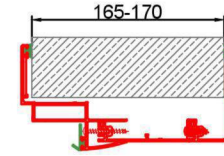

ALUMINUM TELESCOPIC ADJUSTABLE DOOR FRAME WITH JAMB - CURVED SYSTEMS

WORKING DIMENSIONS

EVEREST STYLE

ATMOSPHERE STYLE

OCEAN STYLE - 1

OCEAN STYLE - 2

AMAZON STYLE

Ürün Adı	Yükseklik	Geniçlik	Ağırlık	Tercih edilen gridler	Maksimum yükseklik	Profil sistemi	Profil kalınlığı	Ses izolasyonu	Kapı Kasa	Kapı kanatları	Kapı aksesuarları	Jantı	Profil renkleri	Filiz rengi
Product name	height	Width	Weight	Preferred grids	Maximum heights	Profile system	Profile thickness	Sound isolation	Door Frames	Door wings	Door accessories	Blinds	Profile Colours	Piping colour
ALUSDOOR TELESCOPIC DOOR FRAMES	Flat style 67mm Curved style 80mm	Flat style Wall thickness 130mm-150mm 2.7/3mm-23.5mm Curved style 65mm-243mm (ask for more volumes)	Depending on the details	According to the project depending on the details	According to the project depending on the details	Two piece for standard sizes and extra adapter profiles with natural anodized aluminum	1.9mm, 2.0mm, 2.2mm with statikal calculates	Depending on the details	Flat style curved model angled model cornered model Curved style included	Everest model : Aluminum composite wings Atmosphere model : 10mm tempered glass wings Ocean style : Aluminum frame extended glass wings Amazon style : Laminat, melamine or painted wings other alternatives Opanque glass wings Digital printing glass wings Natural wood veneer wings Aluminum frame covered wood wings 1 side: digital printing and other side: Laminat extended composites wings with aluminum frame Fabric or leather coated wings	Barrel lock, aluminum leads, stainless steel knob, aluminum hinge, stainless steel hinge,	According to the project depending on the details	Aluminum natural anodized or rail colour painted	Black Grey

alternative wing types

1 side painted glass  
1 side laminate

laminate wing  
with frame

laminate wing  
with porthole