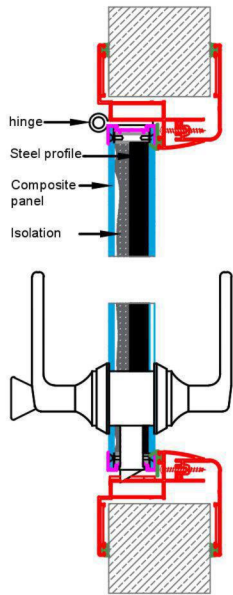

ALUMINUM TELESCOPIC ADJUSTABLE DOOR FRAME WITH JAMB - CURVED SYSTEMS

WORKING DIMENSIONS

EVEREST STYLE

ATMOSPHERE STYLE

OCEAN STYLE - 1

OCEAN STYLE - 2

AMAZON STYLE

Ürün Adı	Yükseklik	Geniçlik	Ağırlık	Tercih edilen gridler	Maksimum yükseklik	Profil sistemi	Profil kalınlığı	Ses izolasyonu	Kapı Kasa	Kapı kanatları	Kapı aksesuarları	Jantı	Profil renkleri	Filiz rengi
Product name	height	Width	Weight	Preferred grids	Maximum heights	Profile system	Profile thickness	Sound isolation	Door Frames	Door wings	Door accessories	Blinds	Profile Colours	Piping colour
ALUSDOOR TELESCOPIC DOOR FRAMES	Flat style 67mm Curved style 80mm	Flat style Wall thickness 130mm-150mm 2.7/3mm-23.5mm Curved style 65mm-243mm (ask for more volumes)	Depending on the details	According to the project depending on the details	According to the project depending on the details	Two piece for standard sizes and extra adapter profiles with natural anodized aluminum	1.9mm, 2.0mm, 2.2mm with statikal calculates	Depending on the details	Flat style curved model angled model cornered model Curved style included	Everest model : Aluminum composite wings Atmosphere model : 10mm tempered glass wings Ocean style : Aluminum frame extended glass wings Amazon style : Laminat, melamine or painted wings other alternatives Opanque glass wings Digital printing glass wings Natural wood veneer wings Aluminum frame covered wood wings 1 side: digital printing and other side: Laminat extended composites wings with aluminum frame Fabric or leather coated wings	Barrel lock, aluminum leads, stainless steel knob, aluminum hinge, stainless steel hinge,	According to the project depending on the details	Aluminum natural anodized or rail colour painted	Black Grey

alternative wing types

1 side painted glass  
1 side laminate

laminate wing  
with frame

laminate wing  
with porthole