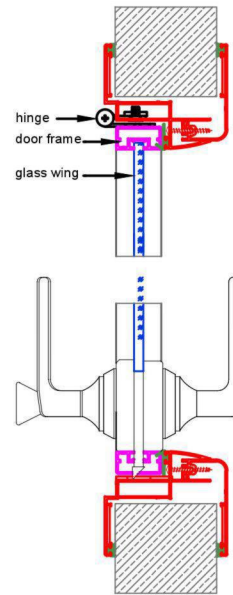

ALUMINUM TELESCOPIC ADJUSTABLE DOOR FRAME WITH JAMB - CURVED SYSTEMS

WORKING DIMENSIONS

EVEREST STYLE

ATMOSPHERE STYLE

OCEAN STYLE - 1

OCEAN STYLE - 2

AMAZON STYLE

Ürün Adı	Yükseklik	Geniçlik	Ağırlık	Tercih edilen gridler	Maksimum yükseklik	Profil sistemi	Profil kalınlığı	Ses izolasyonu	Kapı Kasa	Kapı kanatları	Kapı aksesuarları	Jantı	Profil renkleri	Filiz rengi
Product name	height	Width	Weight	Preferred grids	Maximum heights	Profile system	Profile thickness	Sound isolation	Door Frames	Door wings	Door accessories	Blinds	Profile Colours	Piping colour
ALUSDOOR TELESCOPIC DOOR FRAMES	Flat style 67mm Curved style 80mm	Flat style Wall thickness 130mm-150mm 2.7/3mm-23.5mm Curved style 65mm-243mm (ask for more volumes)	Depending on the details	According to the project depending on the details	According to the project depending on the details	Two piece for standard sizes and extra adapter profiles with natural anodized aluminum	1.9mm, 2.0mm, 2.2mm with statikal calculates	Depending on the details	Flat style curved model angled model cornered model Curved style included	Everest model : Aluminum composite wings Atmosphere model : 10mm tempered glass wings Ocean style : Aluminum frame extended glass wings Amazon style : Laminat, melamine or painted wings other alternatives Opanque glass wings Digital printing glass wings Natural wood veneer wings Aluminum frame covered wood wings 1 side: digital printing and other side: Laminat extended composites wings with aluminum frame Fabric or leather coated wings	Barrel lock, aluminum leads, stainless steel knob, aluminum hinge, stainless steel hinge,	According to the project depending on the details	Aluminum natural anodized or rail colour painted	Black Grey

alternative wing types

1 side painted glass  
1 side laminate

laminate wing  
with frame

laminate wing  
with porthole